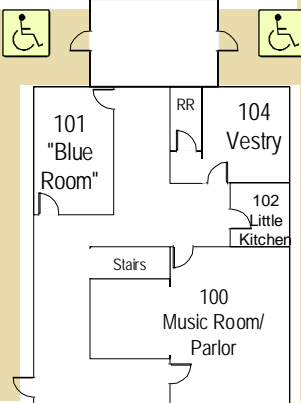

First United Methodist Church
Elgin, Texas
Campus Map

Avenue C

"The Yellow House"

"Kid Space"

Avenue A

Offices
(400's)

Labyrinth and
Peace Pole

3rd Street - On Street Parking