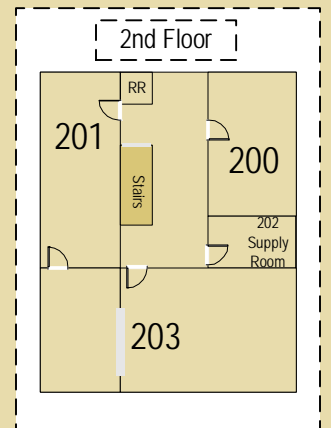

First United Methodist Church
Elgin, Texas
Campus Map

Avenue C

"The Yellow House"

"Kid Space"

Avenue A

Offices
(400's)

Labyrinth and
Peace Pole

3rd Street - On Street Parking