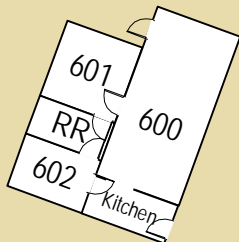

First United Methodist Church
Elgin, Texas
Campus Map

Avenue C

"The Yellow House"

"Kid Space"

Avenue A

Offices
(400's)

Labyrinth and
Peace Pole

3rd Street - On Street Parking