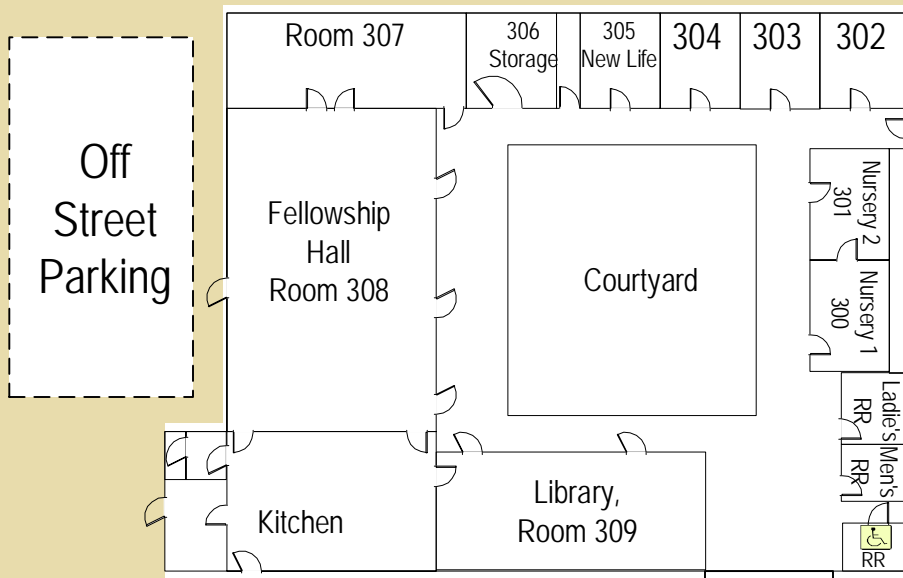

First United Methodist Church
Elgin, Texas
Campus Map

Avenue C

"The Yellow House"

"Kid Space"

Avenue A

Offices
(400's)

Labyrinth and
Peace Pole

3rd Street - On Street Parking