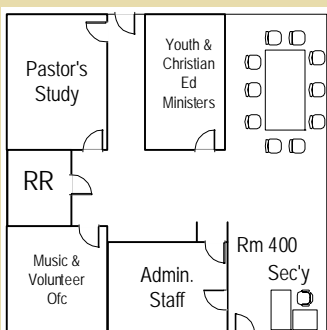

First United Methodist Church
Elgin, Texas
Campus Map

Avenue C

"The Yellow House"

"Kid Space"

Avenue A

Offices
(400's)

Labyrinth and
Peace Pole

3rd Street - On Street Parking